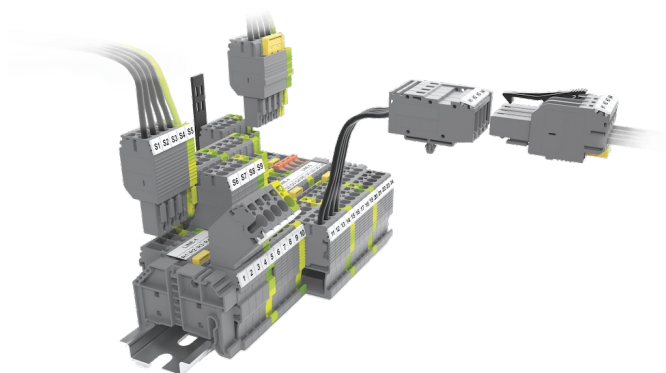

RepConnect

Service & Current Postings

 Established 1972

5845 Steeplechase Blvd, Suite E
Cumming, GA 30040
www.imoautomation.com

Products:

Industrial Controls - Switchgear (AC & DC),
Contactors, Starters, UL MCB's, HMI's, Controllers,
Smart Relay's, Terminal Blocks, Cam Switches,
Limit Switches