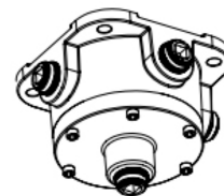

3/4 NPT JUNCTION BOX

View Exdura
Mounting options
video

EXD-J

**VIEW LIVE INVENTORY
AND PRICING ONLINE**