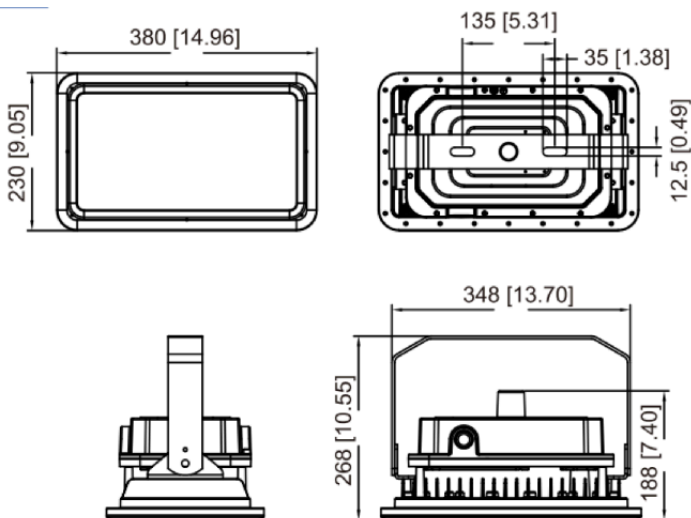

MECHANICAL SPECIFICATIONS

- Housing Material: Die-cast Aluminum
- Lens: Tempered glass
- Hardware: stainless steel
- Fixture Color: Gray RAL7040 (Standard)
- Mounting: Ceiling, Wall, Hook, Trunion, Pole and Stanchion
- Cable Entries: Top - 3/4" NPT (standard)

DIMENSIONS

C1D2-EXDS60

C1D2-EXDS80

C1D2-EXDS100

C1D2-EXDS150

C1D2-EXDS200

C1D2-EXDS250

C1D2-EXDS300