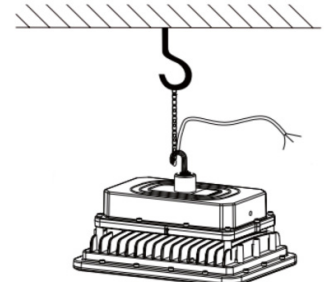

C1D2-EXDS400

STANDARD MOUNTING

Ceiling - Yoke Mount

Wall - Yoke Mount

ADDITIONAL MOUNTING OPTIONS

Slipfitter-Yoke Adapter (2 3/8 tenon)
EXD-SF-Y

25° Pole Mount (2" pipe)
EXD-25PM

90° Pole Mount (2" pipe)
EXD-90PM

Hook Mount
EXD-H

Straight Pipe
EXD-P
 3/4" NPT Junction Box
EXD-J

Bent Pipe w/ Chain
EXD-BP
 3/4" NPT Junction Box
EXD-J

25° Wall Mount w/ Junction Box
EXD-25WM-J

90° Wall Mount w/ Junction Box
EXD-90WM-J