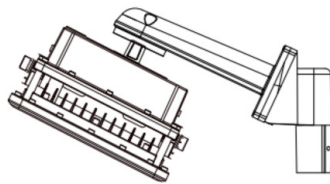

C1D2-EXDS400

STANDARD MOUNTING

Ceiling - Yoke Mount

Wall - Yoke Mount

ADDITIONAL MOUNTING OPTIONS

Slipfitter-Yoke Adapter (2 3/8 tenon)
EXD-SF-Y

25° Pole Mount (2" pipe)
EXD-25PM

90° Pole Mount (2" pipe)
EXD-90PM

Hook Mount
EXD-H

Straight Pipe
EXD-P
 3/4" NPT Junction Box
EXD-J

Bent Pipe w/ Chain
EXD-BP
 3/4" NPT Junction Box
EXD-J

25° Wall Mount w/ Junction Box
EXD-25WM-J

90° Wall Mount w/ Junction Box
EXD-90WM-J