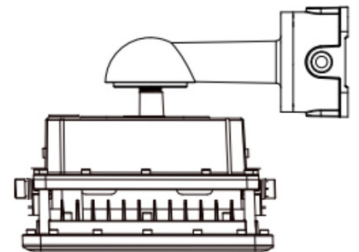

Hook Mount
EXD-H

Straight Pipe
EXD-P
 3/4" NPT Junction Box
EXD-J

Bent Pipe w/ Chain
EXD-BP
 3/4" NPT Junction Box
EXD-J

25° Wall Mount w/ Junction Box
EXD-25WM-J

90° Wall Mount w/ Junction Box
EXD-90WM-J