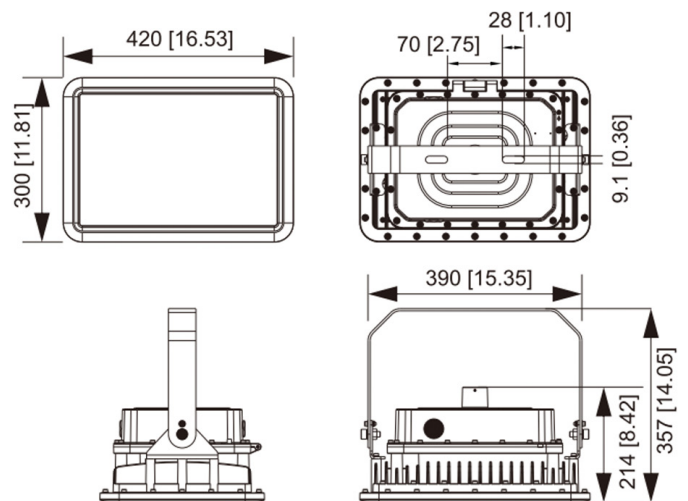

MECHANICAL SPECIFICATIONS

- Housing Material: Die-cast Aluminum
- Lens: Tempered glass
- Hardware: stainless steel
- Fixture Color: Gray RAL7040 (Standard)
- Mounting: Ceiling, Wall, Hook, Trunion, Pole and Stanchion
- Cable Entries: Top - 3/4" NPT (standard)

DIMENSIONS

C1D2-EXDS60

C1D2-EXDS80

C1D2-EXDS100

C1D2-EXDS150

C1D2-EXDS200

C1D2-EXDS250

C1D2-EXDS300