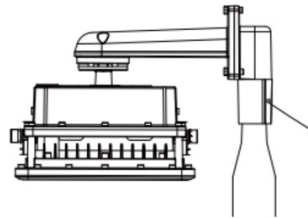

C1D2-EXDS400

STANDARD MOUNTING

Ceiling - Yoke Mount

Wall - Yoke Mount

ADDITIONAL MOUNTING OPTIONS

Slipfitter-Yoke Adapter (2 3/8 tenon)
EXD-SF-Y

25° Pole Mount (2" pipe)
EXD-25PM

90° Pole Mount (2" pipe)
EXD-90PM

Hook Mount
EXD-H

Straight Pipe
EXD-P
 3/4" NPT Junction Box
EXD-J

Bent Pipe w/ Chain
EXD-BP
 3/4" NPT Junction Box
EXD-J

25° Wall Mount w/ Junction Box
EXD-25WM-J

90° Wall Mount w/ Junction Box
EXD-90WM-J