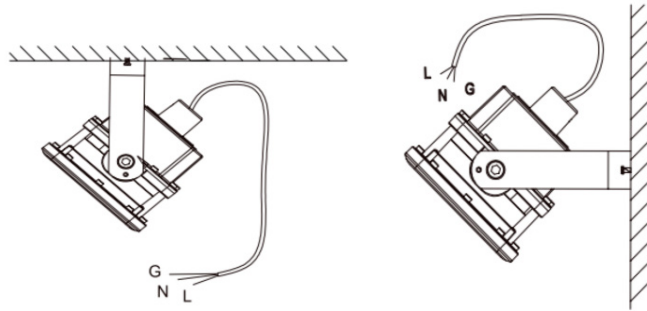

STANDARD MOUNTING

Ceiling - Yoke Mount

Wall - Yoke Mount

ADDITIONAL MOUNTING OPTIONS