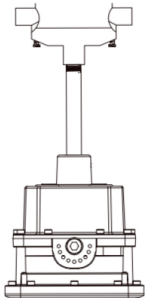

MECHANICAL SPECIFICATIONS

- Housing Material: Die-cast Aluminum
- Lens: Tempered glass
- Hardware: stainless steel
- Fixture Color: Gray RAL7040 (Standard)
- Mounting: Ceiling, Wall, Hook, Trunion, Pole and Stanchion
- Cable Entries: Top - 3/4" NPT (standard)

DIMENSIONS

C1D2-EXDS60

C1D2-EXDS80

C1D2-EXDS100

C1D2-EXDS150

C1D2-EXDS200

C1D2-EXDS250

C1D2-EXDS300

C1D2-EXDS400

STANDARD MOUNTING

Ceiling - Yoke Mount

Wall - Yoke Mount

ADDITIONAL MOUNTING OPTIONS

Slipfitter-Yoke Adapter (2 3/8 tenon)
EXD-SF-Y

25° Pole Mount (2" pipe)
EXD-25PM

90° Pole Mount (2" pipe)
EXD-90PM

Hook Mount
EXD-H

Straight Pipe
EXD-P
 3/4" NPT Junction Box
EXD-J

Bent Pipe w/ Chain
EXD-BP
 3/4" NPT Junction Box
EXD-J

25° Wall Mount w/ Junction Box
EXD-25WM-J

90° Wall Mount w/ Junction Box
EXD-90WM-J