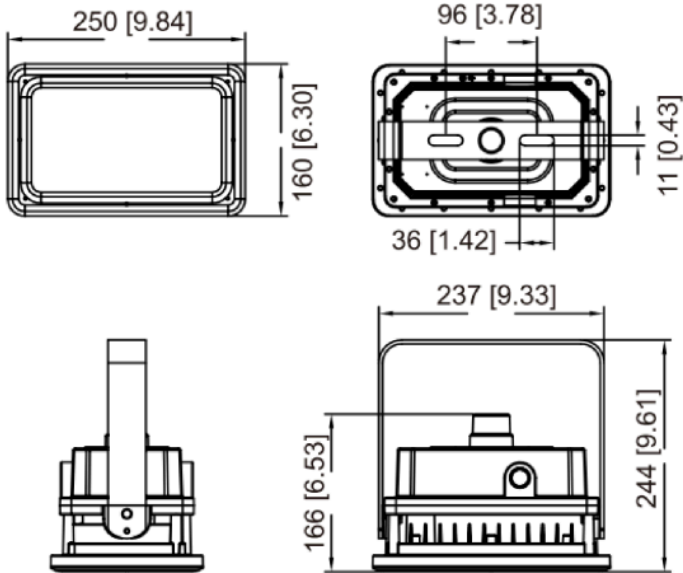

MECHANICAL SPECIFICATIONS

- Housing Material: Die-cast Aluminum
- Lens: Tempered glass
- Hardware: stainless steel
- Fixture Color: Gray RAL7040 (Standard)
- Mounting: Ceiling, Wall, Hook, Trunion, Pole and Stanchion
- Cable Entries: Top - 3/4" NPT (standard)

DIMENSIONS

C1D2-EXDS60

C1D2-EXDS80

C1D2-EXDS100

C1D2-EXDS150

C1D2-EXDS200

C1D2-EXDS250

C1D2-EXDS300