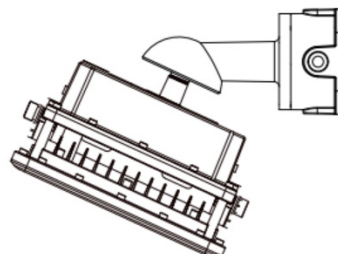

MECHANICAL SPECIFICATIONS

- Housing Material: Die-cast Aluminum
- Lens: Tempered glass
- Hardware: stainless steel
- Fixture Color: Gray RAL7040 (Standard)
- Mounting: Ceiling, Wall, Hook, Trunion, Pole and Stanchion
- Cable Entries: Top - 3/4" NPT (standard)

C1D2-EXDS400

STANDARD MOUNTING

Ceiling - Yoke Mount

Wall - Yoke Mount

ADDITIONAL MOUNTING OPTIONS

Slipfitter-Yoke Adapter (2 3/8 tenon)
EXD-SF-Y

25° Pole Mount (2" pipe)
EXD-25PM

90° Pole Mount (2" pipe)
EXD-90PM

Hook Mount
EXD-H

Straight Pipe
EXD-P
 3/4" NPT Junction Box
EXD-J

Bent Pipe w/ Chain
EXD-BP
 3/4" NPT Junction Box
EXD-J

25° Wall Mount w/ Junction Box
EXD-25WM-J

90° Wall Mount w/ Junction Box
EXD-90WM-J