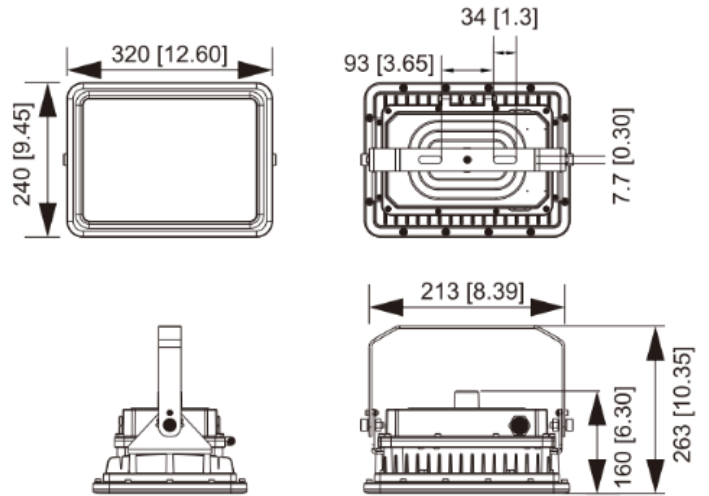

MECHANICAL SPECIFICATIONS

- Housing Material: Die-cast Aluminum
- Lens: Tempered glass
- Hardware: stainless steel
- Fixture Color: Gray RAL7040 (Standard)
- Mounting: Ceiling, Wall, Hook, Trunion, Pole and Stanchion
- Cable Entries: Top - 3/4" NPT (standard)

STOCKED SKUS

Power	Lumens	Voltage	Part Number	UPC	Order Code
60W	8,400	100-277 VAC	EX-60WAD50D12027M70J01	817938020945	C1D2-EXDS60
80W	11,200	100-277 VAC	EX-80WAD50D12027M70J01	817938020952	C1D2-EXDS80
100W	14,000	100-277 VAC	EX-100WAD50D12027M70J01	817938020969	C1D2-EXDS100
150W	21,000	100-277 VAC	EX-150WA3D50D12027M70J01	817938020921	C1D2-EXDS150
150W	21,000	277-480 VAC	EX-150WA3D50D12048M70J01	817938020938	C1D2-EXDS150-4V
200W	28,000	100-277 VAC	EX-200WA3D50D12027M70J01	817938020976	C1D2-EXDS200
250W	35,000	100-277 VAC	EX-250WA4D50D12027M70J01	817938020983	C1D2-EXDS250
300W	42,000	100-277 VAC	EX-300WA4D50D12027M70J01	817938020990	C1D2-EXDS300
400W	56,000	100-277 VAC	EX-400WA4D50D12027M70J01	817938021003	C1D2-EXDS400

DIMENSIONS

C1D2-EXDS60

C1D2-EXDS80

C1D2-EXDS100

C1D2-EXDS150

C1D2-EXDS200

C1D2-EXDS250

C1D2-EXDS300