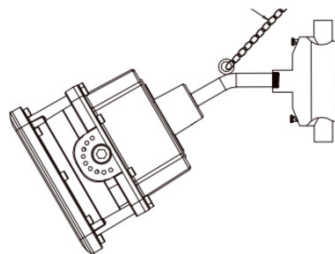

MECHANICAL SPECIFICATIONS

- Housing Material: Die-cast Aluminum
- Lens: Tempered glass
- Hardware: stainless steel
- Fixture Color: Gray RAL7040 (Standard)
- Mounting: Ceiling, Wall, Hook, Trunion, Pole and Stanchion
- Cable Entries: Top - 3/4" NPT (standard)

C1D2-EXDS400

STANDARD MOUNTING

Ceiling - Yoke Mount

Wall - Yoke Mount

ADDITIONAL MOUNTING OPTIONS

Slipfitter-Yoke Adapter (2 3/8 tenon)
EXD-SF-Y

25° Pole Mount (2" pipe)
EXD-25PM

90° Pole Mount (2" pipe)
EXD-90PM

Hook Mount
EXD-H

Straight Pipe
EXD-P
 3/4" NPT Junction Box
EXD-J

Bent Pipe w/ Chain
EXD-BP
 3/4" NPT Junction Box
EXD-J

25° Wall Mount w/ Junction Box
EXD-25WM-J

90° Wall Mount w/ Junction Box
EXD-90WM-J