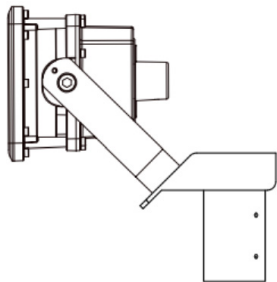

MECHANICAL SPECIFICATIONS

- Housing Material: Die-cast Aluminum
- Lens: Tempered glass
- Hardware: stainless steel
- Fixture Color: Gray RAL7040 (Standard)
- Mounting: Ceiling, Wall, Hook, Trunion, Pole and Stanchion
- Cable Entries: Top - 3/4" NPT (standard)

C1D2-EXDS400

STANDARD MOUNTING

Ceiling - Yoke Mount

Wall - Yoke Mount

ADDITIONAL MOUNTING OPTIONS

Slipfitter-Yoke Adapter (2 3/8 tenon)
EXD-SF-Y

25° Pole Mount (2" pipe)
EXD-25PM

90° Pole Mount (2" pipe)
EXD-90PM

Hook Mount
EXD-H

Straight Pipe
EXD-P
 3/4" NPT Junction Box
EXD-J

Bent Pipe w/ Chain
EXD-BP
 3/4" NPT Junction Box
EXD-J

25° Wall Mount w/ Junction Box
EXD-25WM-J

90° Wall Mount w/ Junction Box
EXD-90WM-J